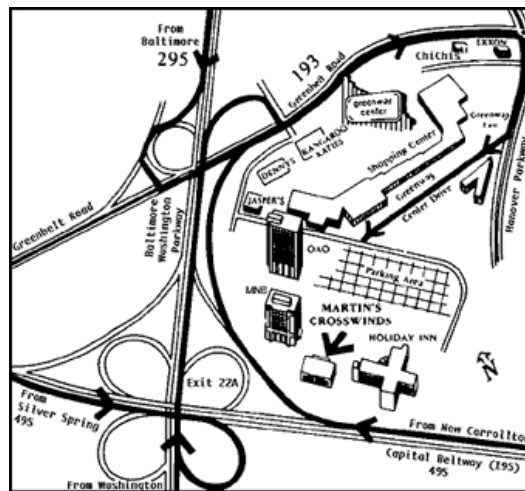

Martin's Crosswinds
7400 Greenway Center Drive
Greenbelt, Maryland 20770-3053
Phone: 301-474-8500

From Silver Spring, Rockville, Bethesda, Tysons Corner on the Beltway (I-495):

Take Beltway Exit 22A Baltimore Washington Parkway-North. Take 1st exit MD 193-Greenbelt, Goddard, NASA. On exit ramp stay in center lane and at traffic light, turn left onto Greenbelt Road. At the next light, turn right onto Hanover Parkway. Go approximately 2/10 mile and turn right onto Greenway Center Drive and follow straight to Martin's Crosswinds.

From New Carrollton, Andrews Air Force Base, Alexandria on the Beltway (I-495):

Take Beltway to Exit 22A, Baltimore Washington Parkway and bear right following signs to NASA. At 3rd traffic light, turn right onto Hanover Parkway. Go approximately 2/10 mile and turn right onto Greenway Center Drive and follow straight to Martin's Crosswinds.

From Washington or Northern Virginia on Baltimore Washington Parkway:

Take Baltimore Washington Parkway North towards Baltimore to Greenbelt, College Park, Goddard, NASA exit. On exit ramp, stay in center lane and at traffic light, turn left onto Greenbelt Road. At 1st traffic light turn right onto Hanover Parkway. Go approximately 2/10 mile and turn right onto Greenway Center Drive and follow straight to Martin's Crosswinds.

From Baltimore on Baltimore Washington Parkway (I-295):

Take Baltimore Washington Parkway South to Exit MD 193-Greenbelt, College Park, Goddard, NASA. At stop sign, turn left and bear left at fork. At traffic light, turn left onto Greenbelt Road. Go approximately 4/10 mile and at 3rd traffic light turn right onto Hanover Parkway. Go approximately 2/10 mile and turn right onto Greenway Center Drive and follow straight to Martin's Crosswinds.